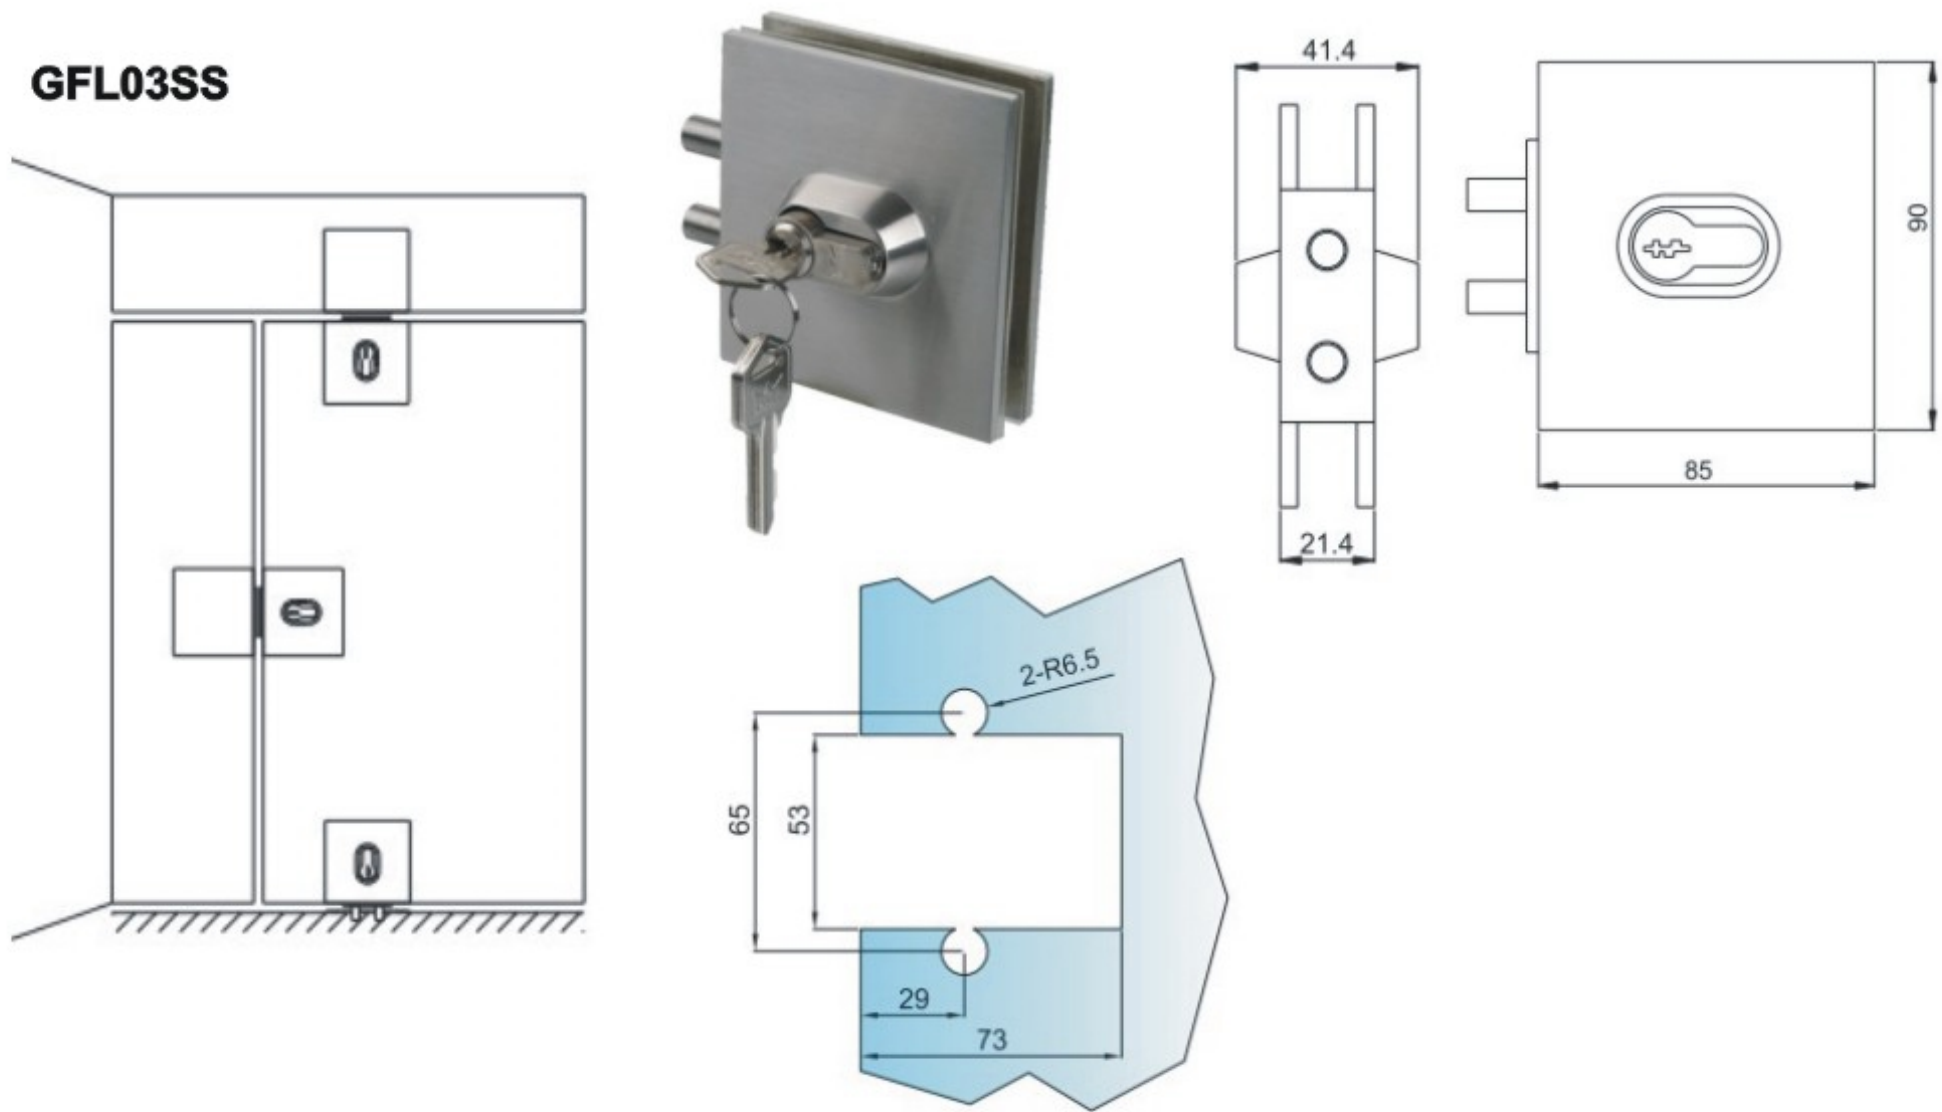

GFL03SS

GFL04SS

Stainless steel lever handle with lock for glass door.

- 1.glass door to wall frame
- 2.glass door to glass panel

GFL01SS

For sliding door

- 1.glass door to wall frame
- 2.glass door to glass panel

GFL02SS

GFL02SS-S
(For swing door,
With straight latch)

GFL20SS-H
(For sliding door,
With hook latch)

- 1.glass door to wall frame
- 2.glass door to glass panel