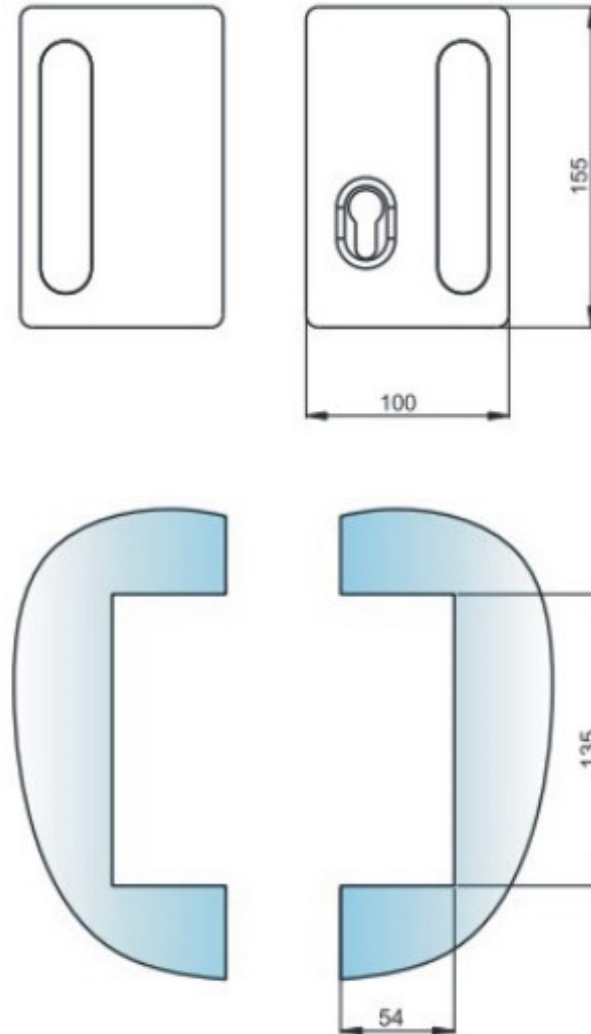

GFL03SS

GFL04SS

Stainless steel lever handle with lock for glass door.

- 1.glass door to wall frame
- 2.glass door to glass panel

GFL01SS

For sliding door

- 1.glass door to wall frame
- 2.glass door to glass panel

GFL02SS

GFL02SS-S
(For swing door,
With straight latch)

GFL20SS-H
(For sliding door,
With hook latch)

- 1.glass door to wall frame
- 2.glass door to glass panel