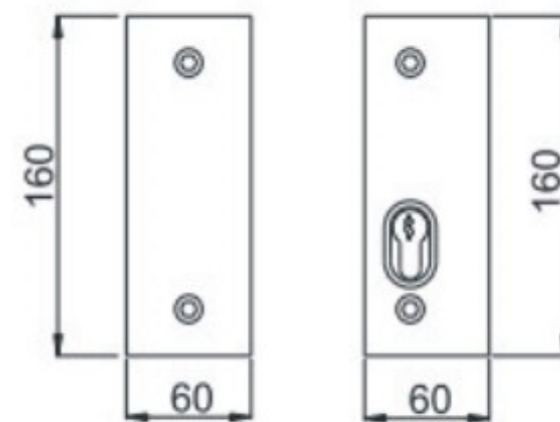

GFL03SS

GFL04SS

Stainless steel lever handle with lock for glass door.

- 1.glass door to wall frame
- 2.glass door to glass panel

GFL01SS

For sliding door

- 1.glass door to wall frame
- 2.glass door to glass panel

GFL02SS

GFL02SS-S
(For swing door,
With straight latch)

GFL20SS-H
(For sliding door,
With hook latch)

- 1.glass door to wall frame
- 2.glass door to glass panel