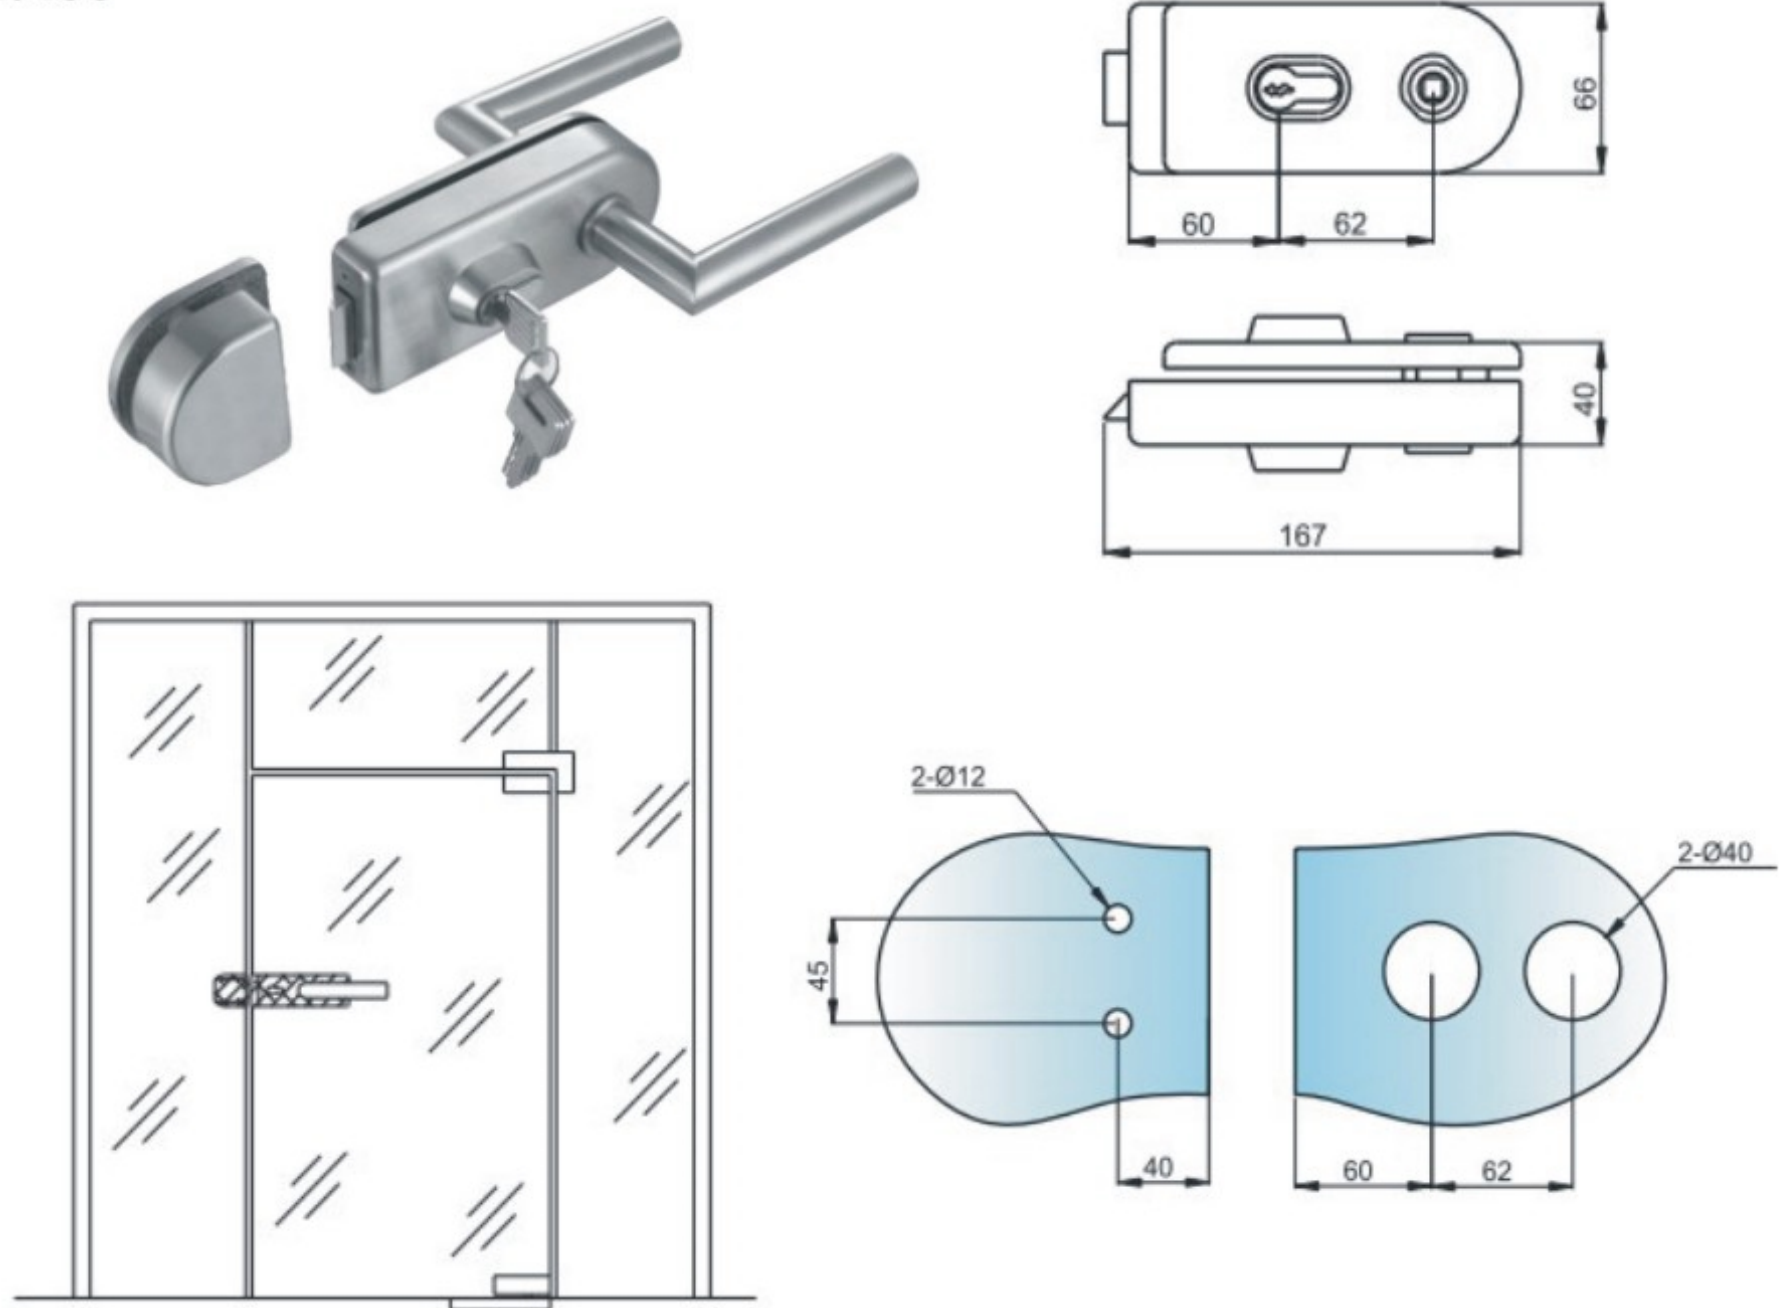

GFL03SS

GFL04SS

Stainless steel lever handle with lock for glass door.

- 1.glass door to wall frame
- 2.glass door to glass panel

GFL01SS

For sliding door

- 1.glass door to wall frame
- 2.glass door to glass panel

GFL02SS

GFL02SS-S
(For swing door,
With straight latch)

GFL20SS-H
(For sliding door,
With hook latch)

- 1.glass door to wall frame
- 2.glass door to glass panel